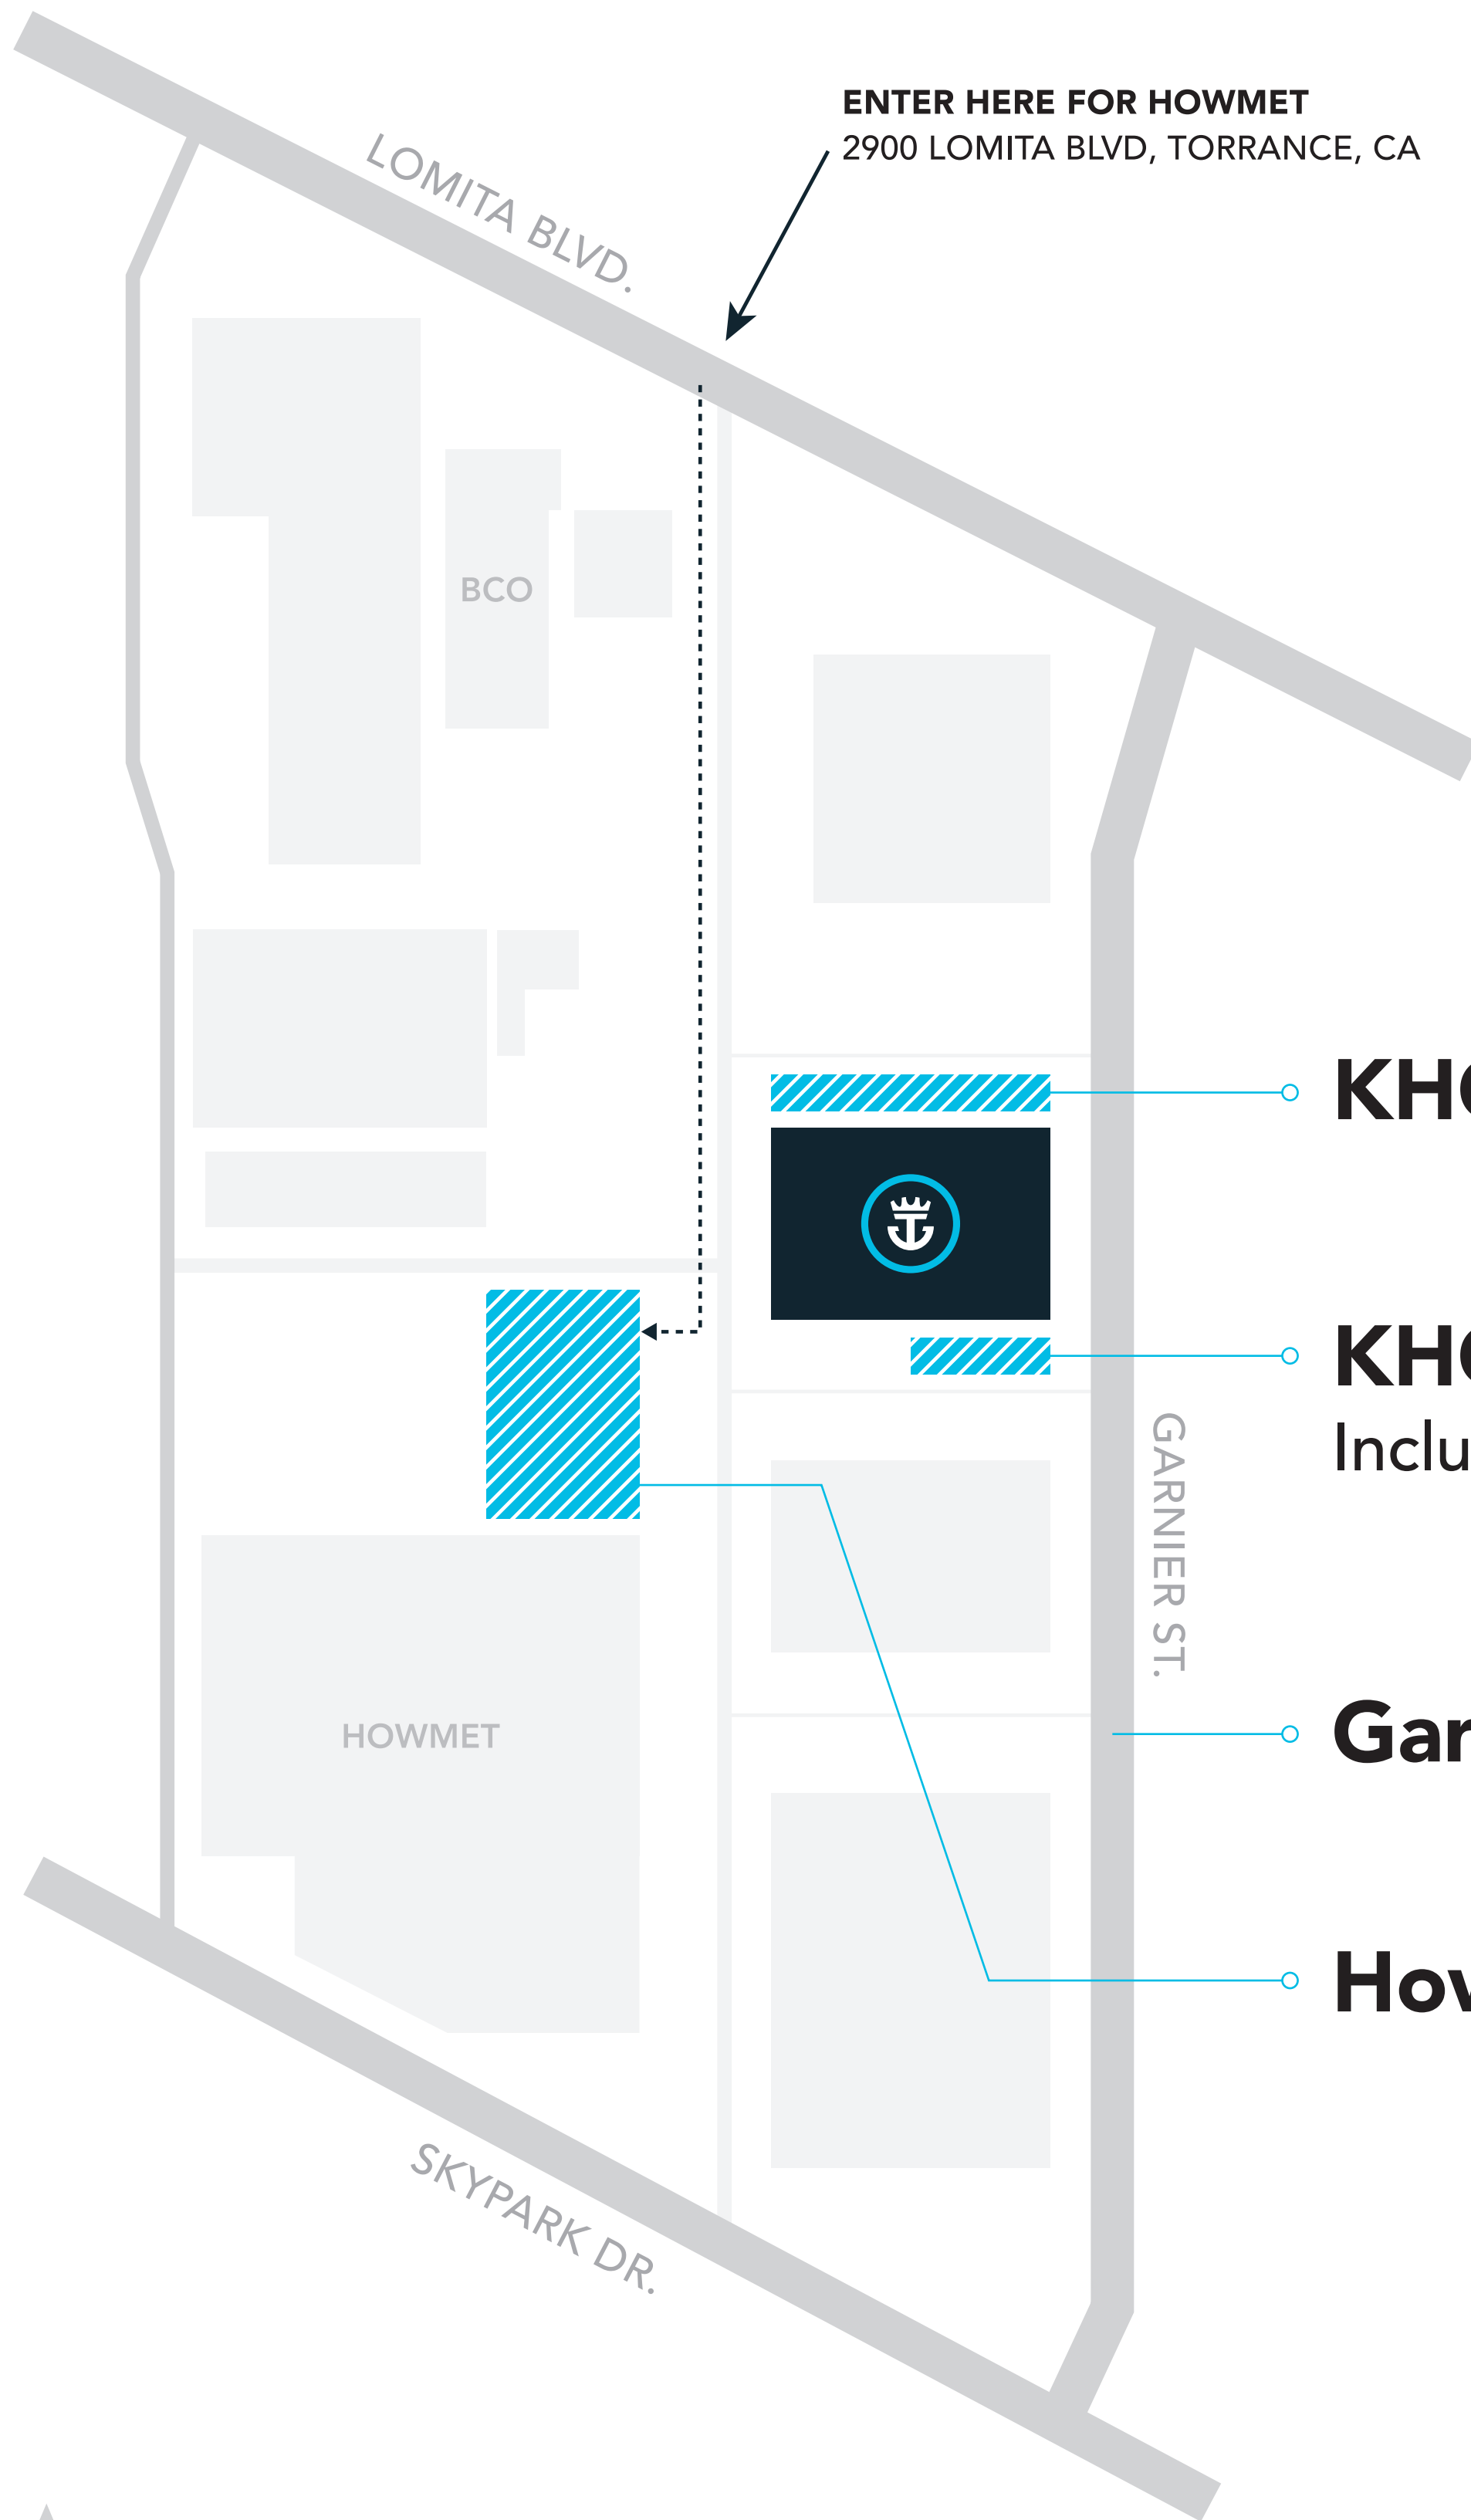

PARKING MAP

ENTER HERE FOR HOWMET
2900 LOMITA BLVD, TORRANCE, CA

LOMITA BLVD.

BCO

HOWMET

SKYPARK DR.

GARNIER ST.

KHC Back Lot

KHC Front Lot

Includes Handicapped Parking

Garnier Street

Howmet (formerly Arconic)